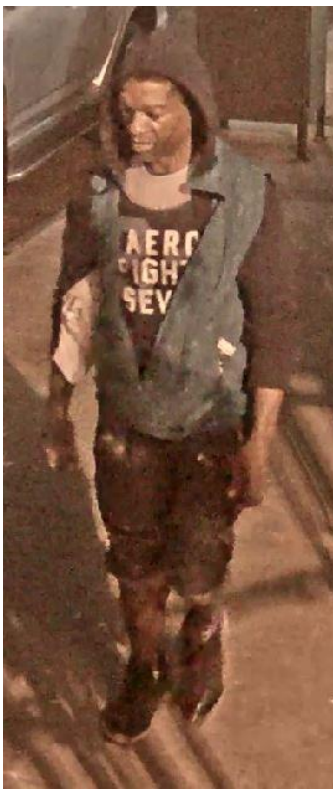

Crime Informational – Larceny

On more than one occasion, the unknown person in the photos below was seen on CCTV removing packages, bicycle tires, and a bicycle from multiple locations without permission or authority to do so. If the identity of the individual is known, or seen, please call 911 and Public Safety at 212-854-5555.

Please remember to retrieve your packages from building lobbies in a timely manner and to properly secure your bicycle by locking the frame and tire to a secure bike rack using non-cable type locking devices.