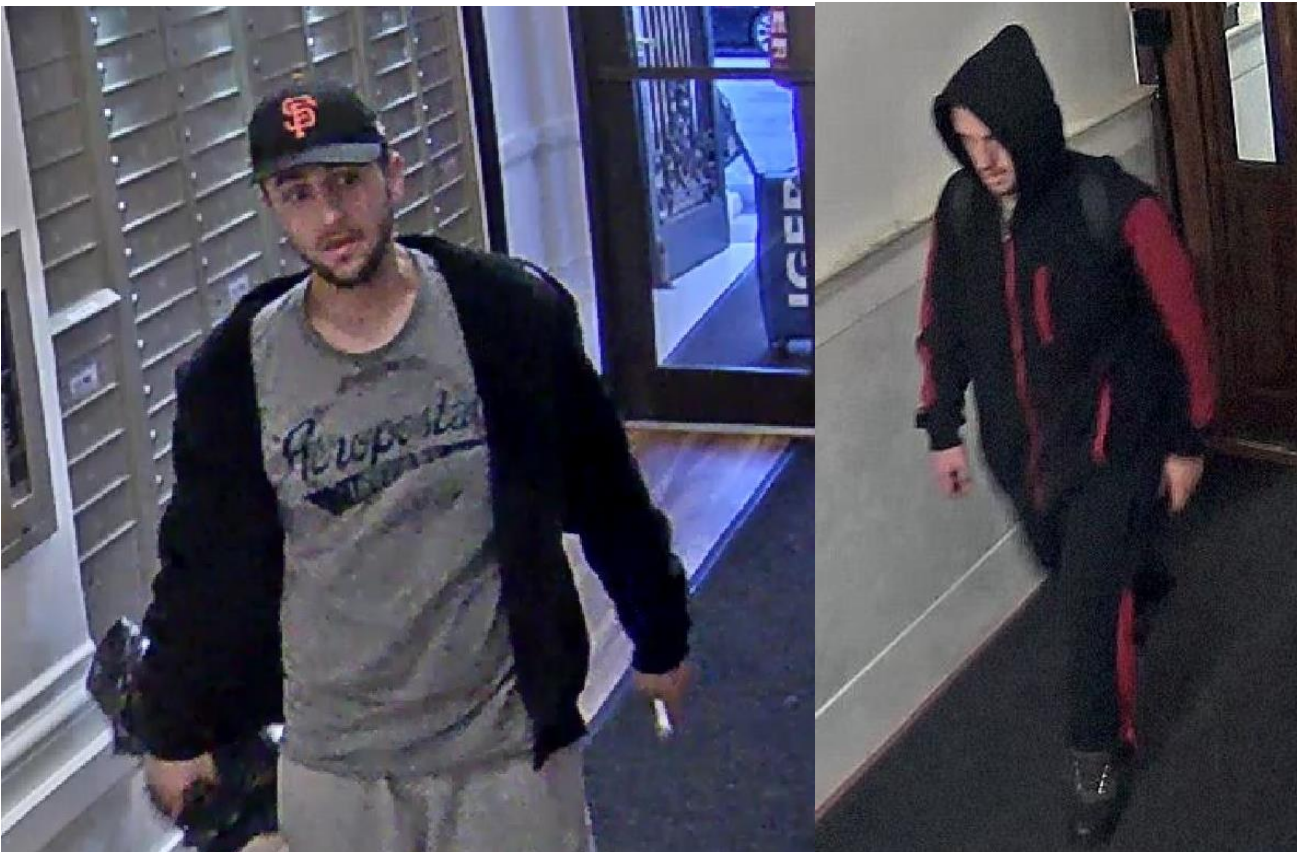

Clery Crime Alert – Burglary

The unknown individual in the photos below was observed on CCTV removing numerous packages from multiple buildings on West 115th Street and West 116th Street between Amsterdam Ave and Morningside Drive. The individual is bypassing the lobby entrance doors by using a plastic card to manipulate the locks between the hours of 1:00 AM to 5:00 AM. If the identity of the individual is known or if seen please call 911 and Public Safety at 212 854-5555.

Please remember to retrieve your packages from buildings lobbies in a timely manner.

Deidre Fuchs
Executive Director of Investigations
212 854-2054
May 9, 2019

John Garvey
Senior Investigator
212 854-4790
Case 36763, 37346 of 2019