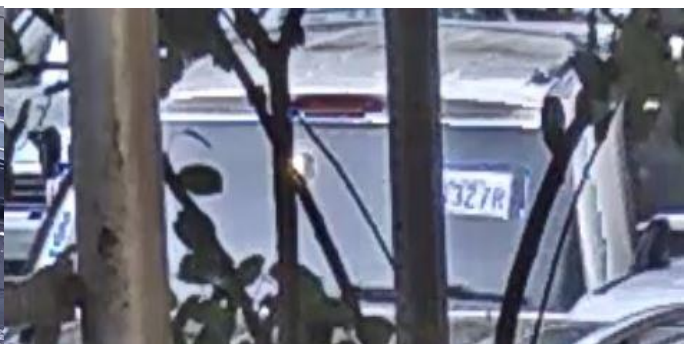

## Clery Crime Alert – Grand Larceny Auto

On Sunday August 16, 2020 at about 7:30am, two individuals exited the below pictured vehicle, picked up a motorcycle that was parked in front of 709 West 169<sup>th</sup> Street and placed it inside vehicle. The vehicle did drive east on West 168<sup>th</sup> Street towards Amsterdam Ave. If you have any information about this crime, or can identify the person shown below, contact the NYPD 33 Pct. Detective Squad at 212 927-3780 and CUIMC Investigations at 212-305-3493.

***Please note – Clery Crime Alerts are distributed pursuant to Federal Law for specific crimes in defined locations. They do not present, nor are they intended to present, a complete picture of crime on campus.***