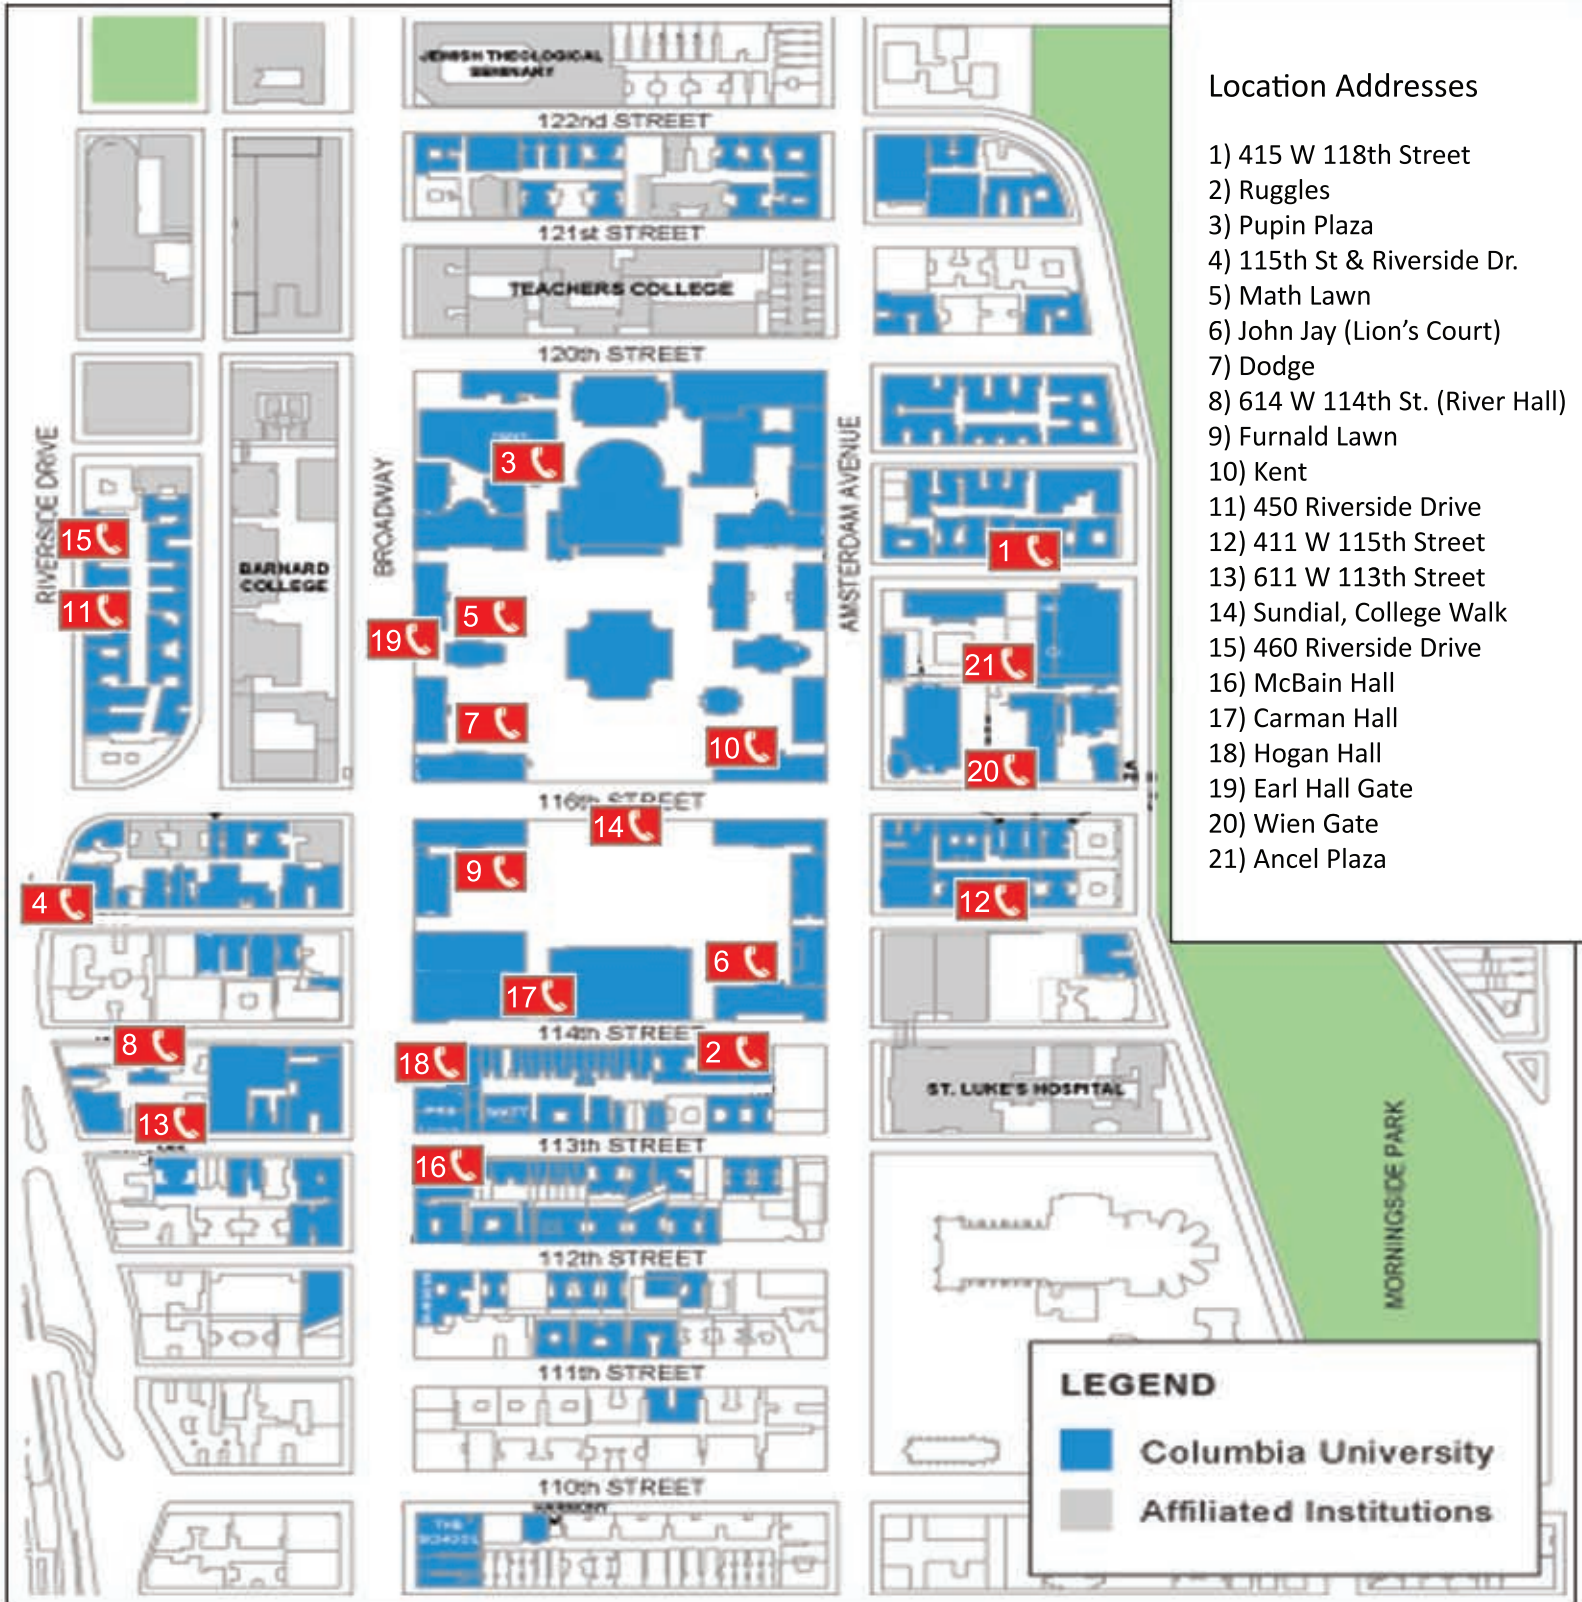

Emergency Call Box Locations

Location Addresses

- 1) 415 W 118th Street
- 2) Ruggles
- 3) Pupin Plaza
- 4) 115th St & Riverside Dr.
- 5) Math Lawn
- 6) John Jay (Lion's Court)
- 7) Dodge
- 8) 614 W 114th St. (River Hall)
- 9) Furnald Lawn
- 10) Kent
- 11) 450 Riverside Drive
- 12) 411 W 115th Street
- 13) 611 W 113th Street
- 14) Sundial, College Walk
- 15) 460 Riverside Drive
- 16) McBain Hall
- 17) Carman Hall
- 18) Hogan Hall
- 19) Earl Hall Gate
- 20) Wien Gate
- 21) Ancel Plaza

LEGEND

- Columbia University
- Affiliated Institutions