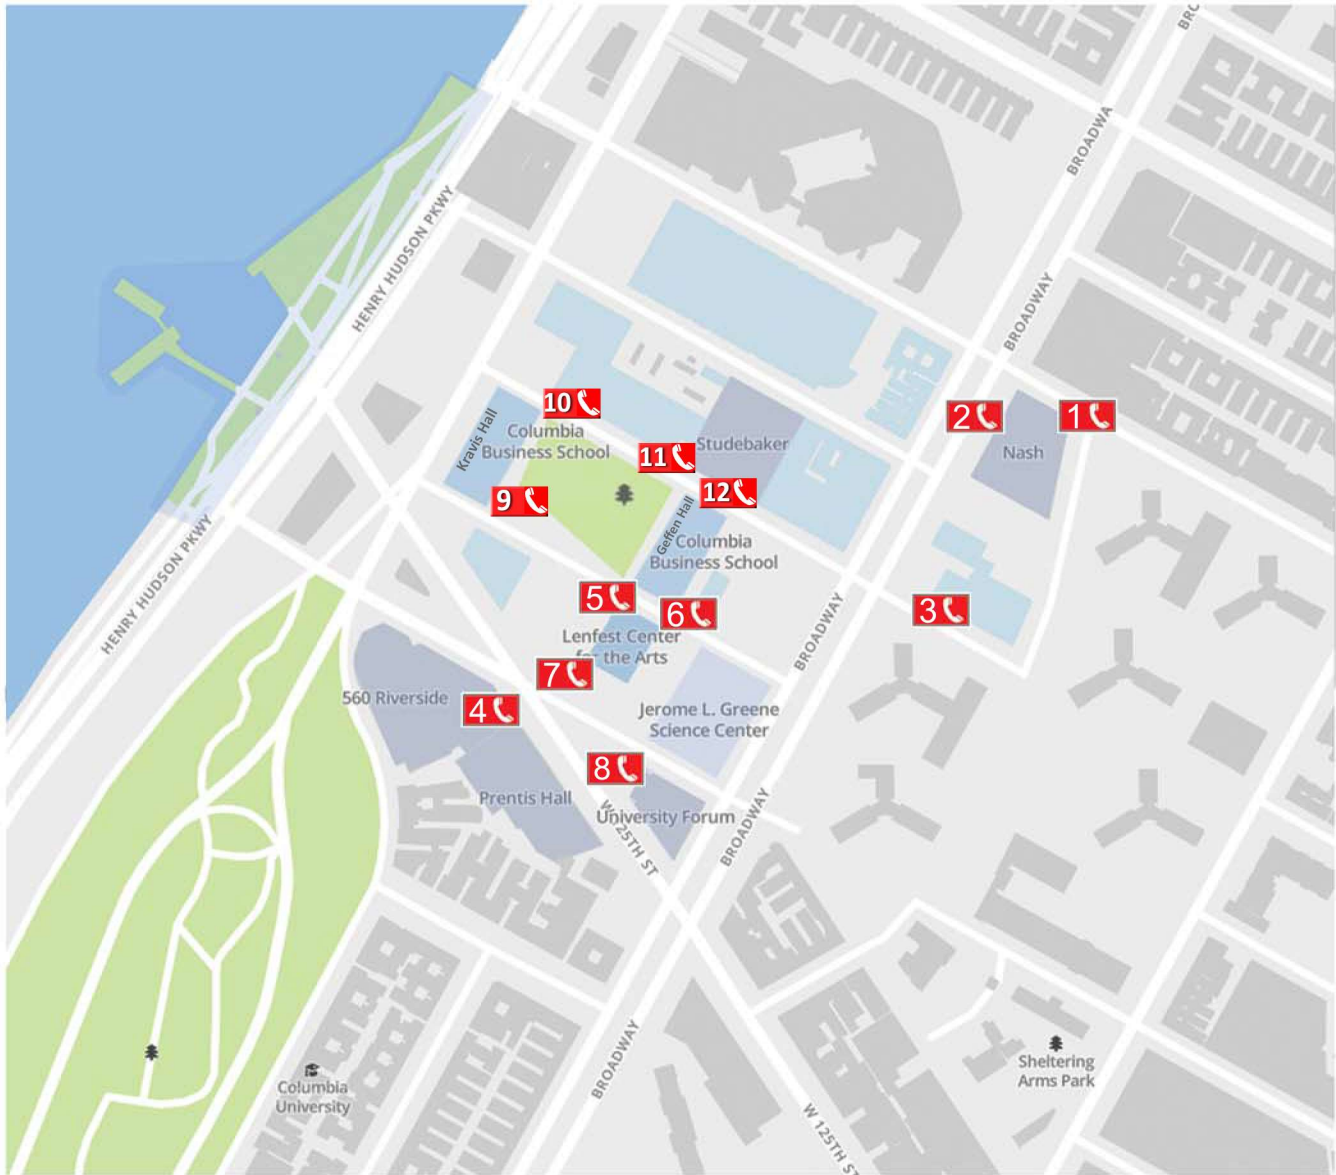

Emergency Call Box Locations

Emergency Call Box Location Addresses

- | | |
|----------------------------------|-----------------------------|
| 1) 133rd Street and Old Broadway | 9) Large Square SW Corner |
| 2) 132rd Street and Broadway | 10) Large Square NW Corner |
| 3) 575 West 131st Street | 11) Large Square NE Corner |
| 4) Prentis | 12) CBS Geffen Bike Storage |
| 5) Lenfest Arts NW Corner | |
| 6) Lenfest Arts NE Corner | |
| 7) Lenfest Arts SW Corner | |
| 8) The Forum W Corner | |