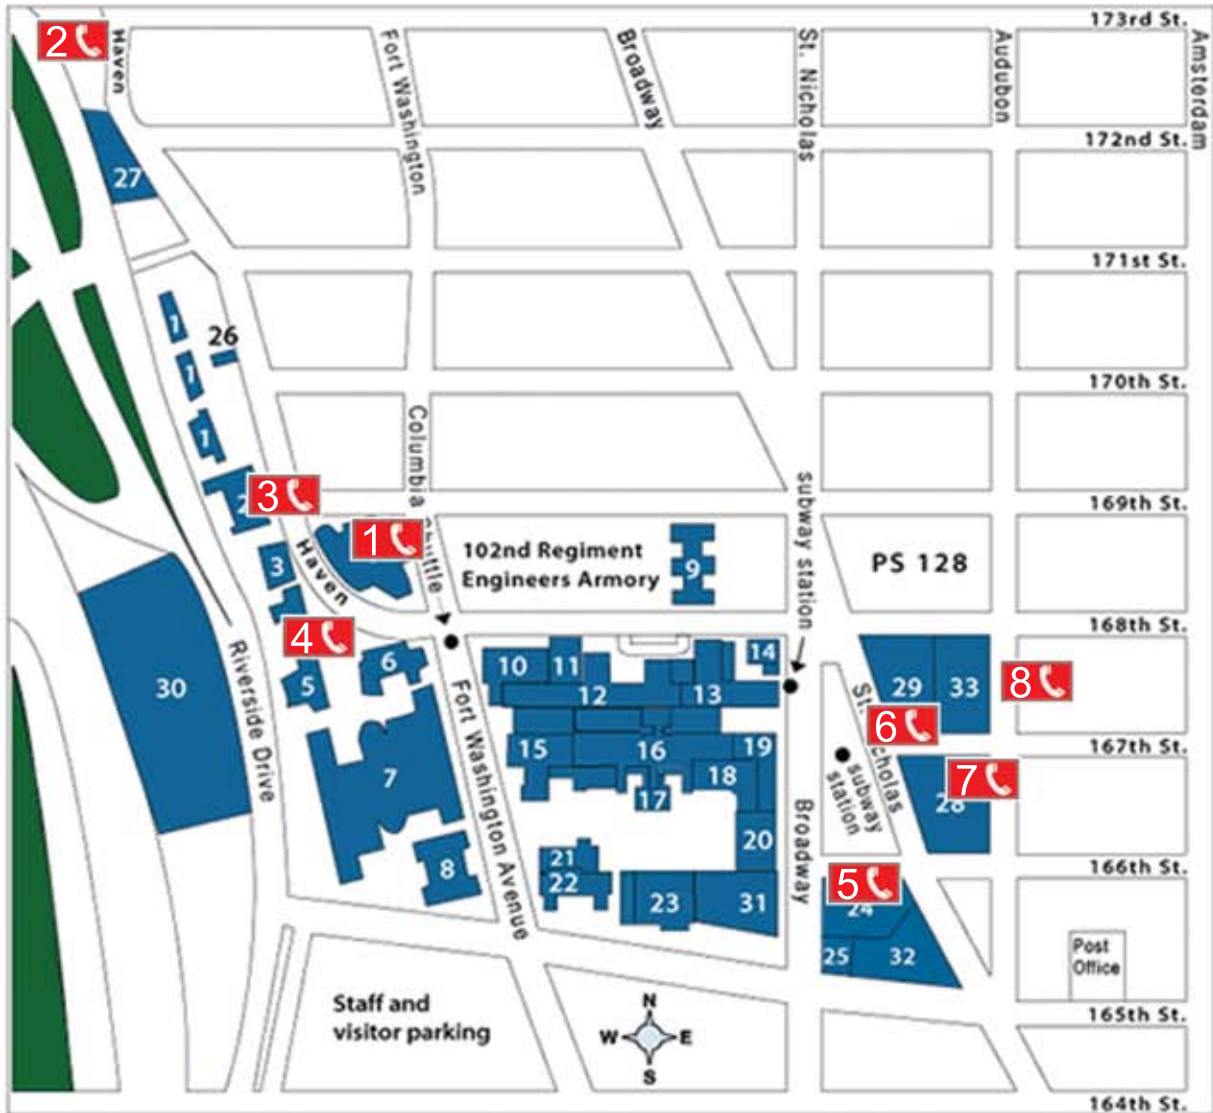

Emergency Call Box Locations

Emergency Call Box Location Addresses

- 1) On west 169 St & Ft. Washington Ave (Back of the Hammer Building)
- 2) On Haven Ave & West 173 Street (Front of 154 Haven Ave)
- 3) On Haven Ave & West 169 Street (Front of Bard Hall)
- 4) On Haven Ave Rosenfield Building 8th floor underpass.
- 5) On St. Nicholas Ave & West 166 Street (Lasker Building)
- 6) On West 167 Street & St. Nicholas Ave (RussBerrie Loading dock)
- 7) On West 167 Street & Audubon (ICRC Building entrance to parking Garage)
- 8) 51 Audubon Ave, between 167th & 168th.